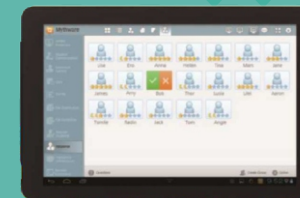

SOFTWARE LAB BAHASA MULTIMEDIA

SOFTWARE MASTER + CLIENT

- Screen broadcast
- Student demonstration
- Interactive whiteboard
- Response & competition
- Monitor & control
- Student registration
- Remote command
- Remote setting
- Quiz
- Survey
- File distribution/collection
- web/application policy
- Thumbnail view
- Automatic connection